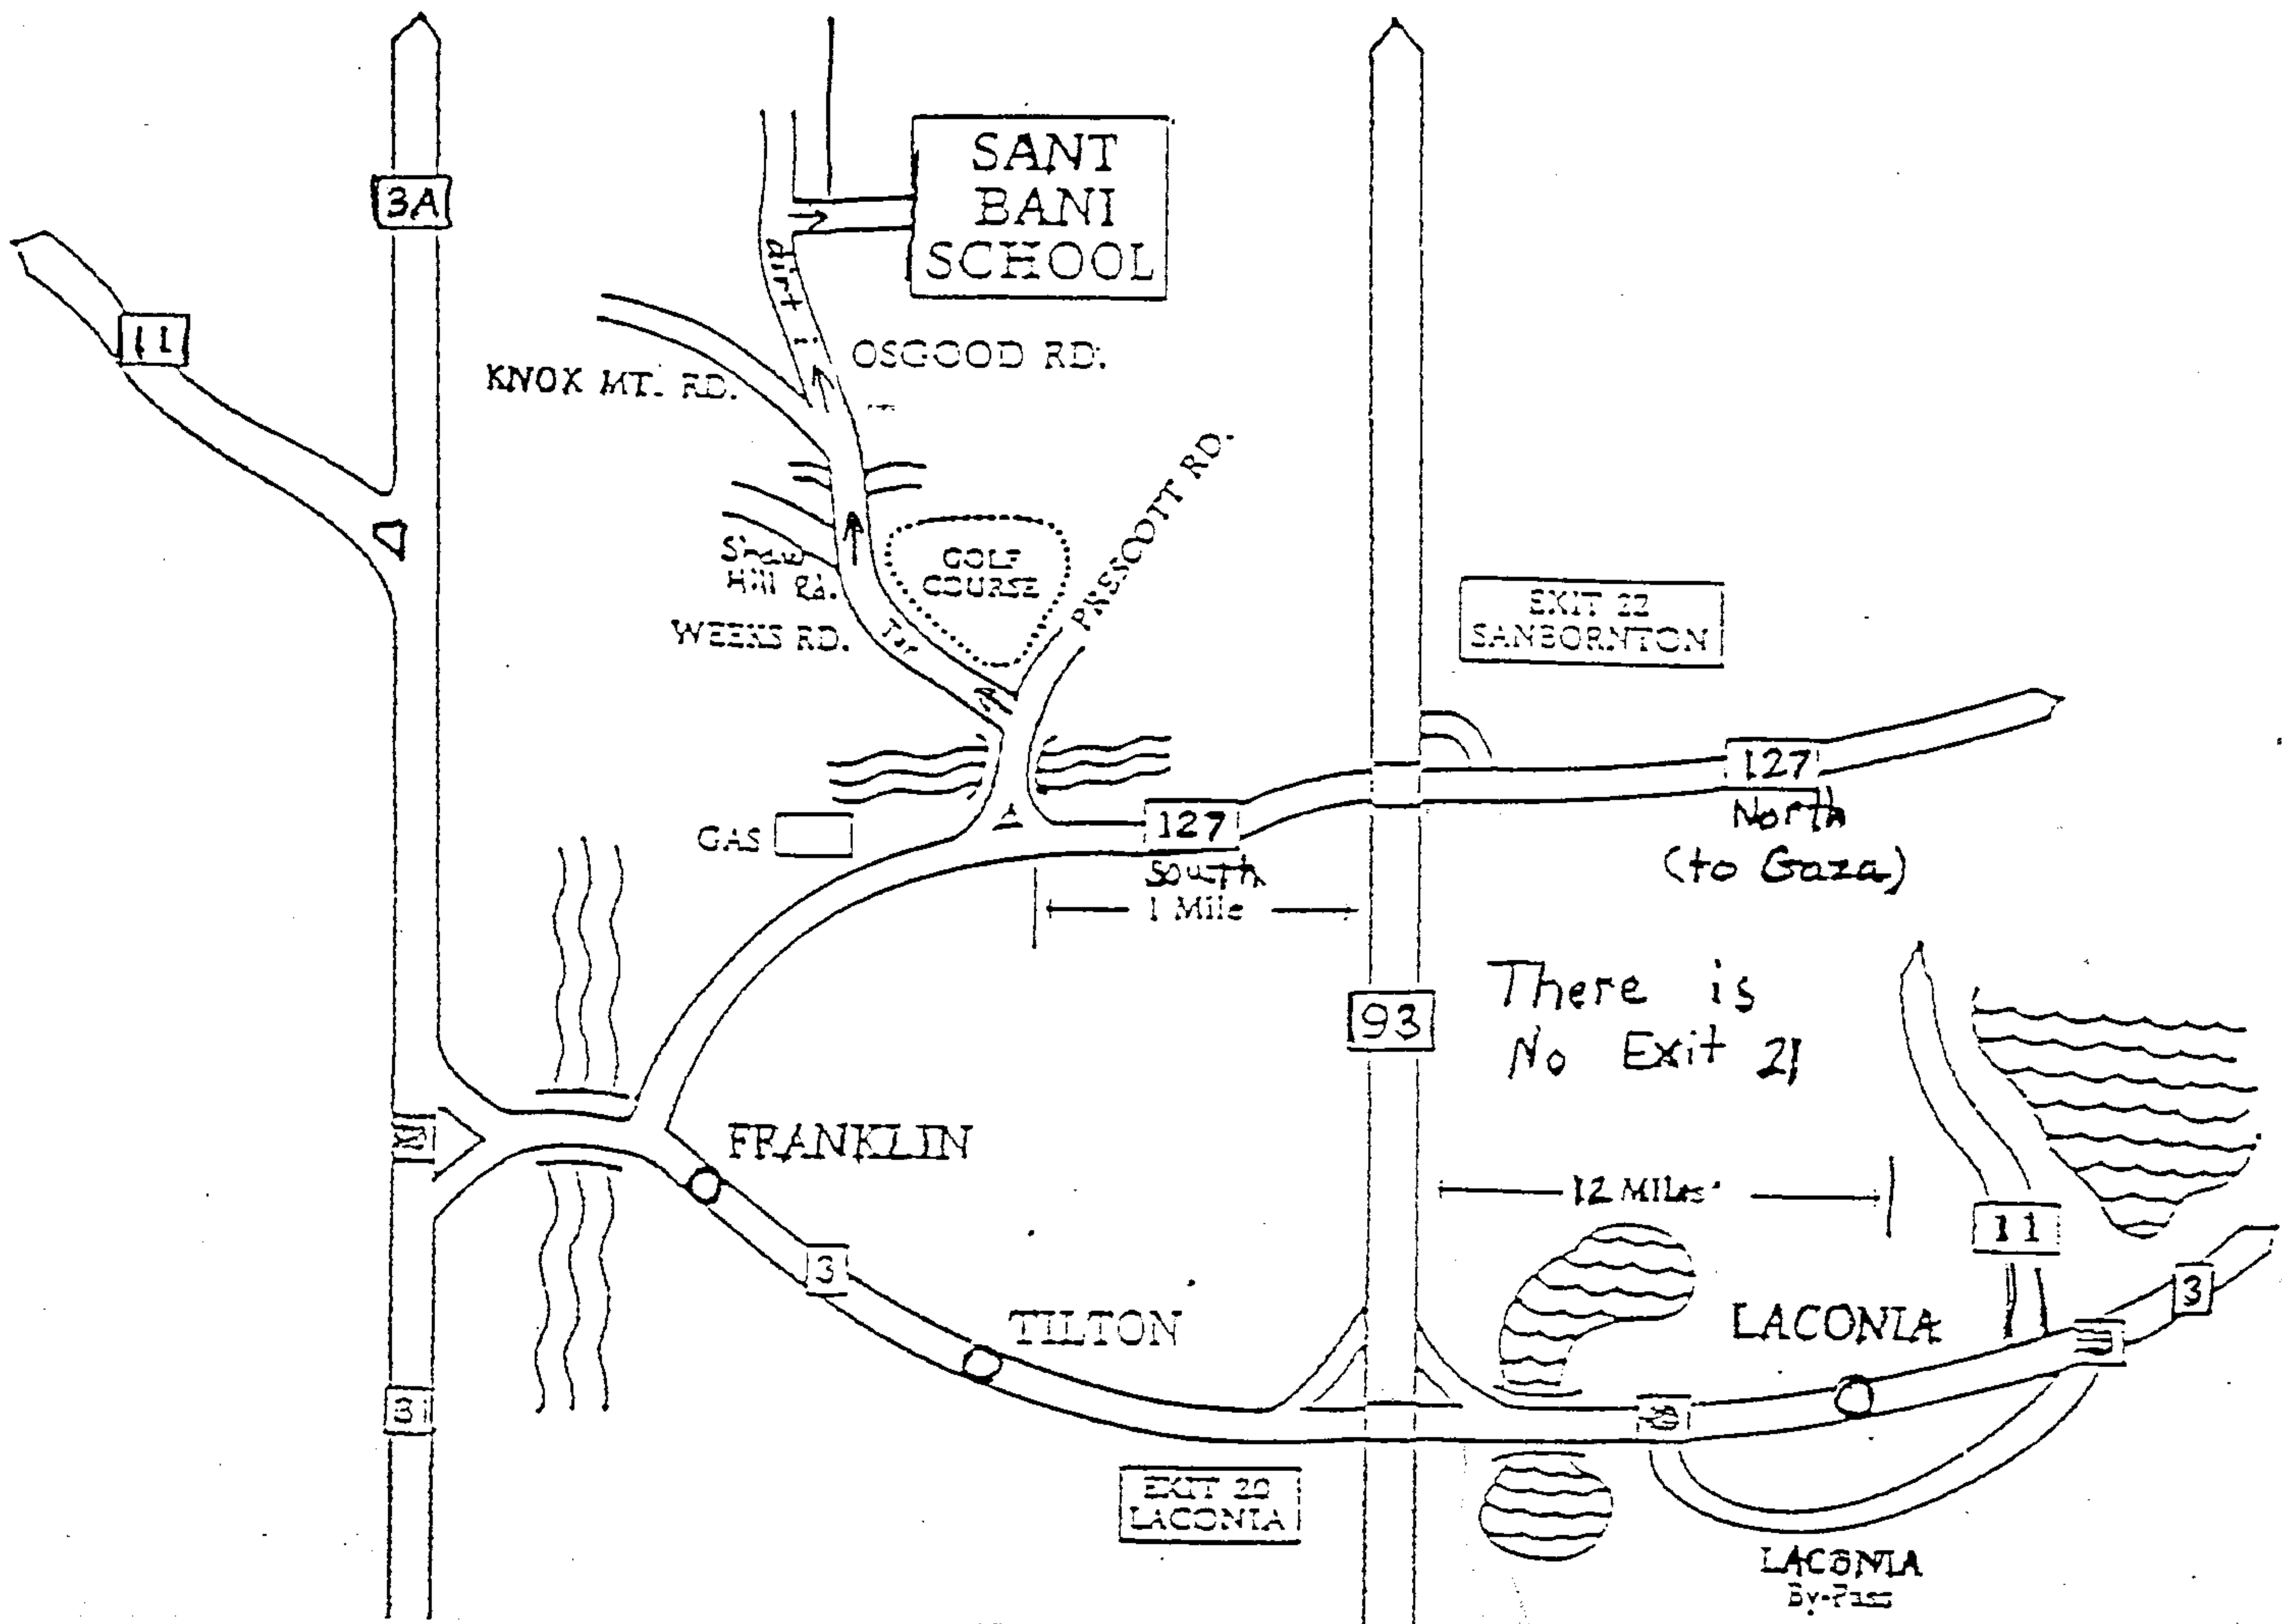

WHITE MTS.

INSTRUCTIONS TO **SANT BANI SCHOOL**

19 Ashram Road

Sanbornton, NH 03269 ,

(603) 934-4240

Take exit 22 from Interstate 93.

Go on Route 127 south towards Franklin for 1.1 miles (Do not turn towards Gaza.)

If you pass the Irving Station and Sanbornton General Store you've gone too far.

Turn right at the sign for Den Brae Golf Course (**Prescott Road**)

Immediately after going over the bridge (50 yards) **turn left** onto Weeks Road.

(The School is 2.8 miles from here.)

Stay on the paved road until it ends.

Continue straight on dirt. This is Osgood Road.

Turn right at the Sant Bani Ashram sign. (**Ashram Road**)

Go 100 yards and turn into the parking lot for the second building on the right. It is set back from the road.